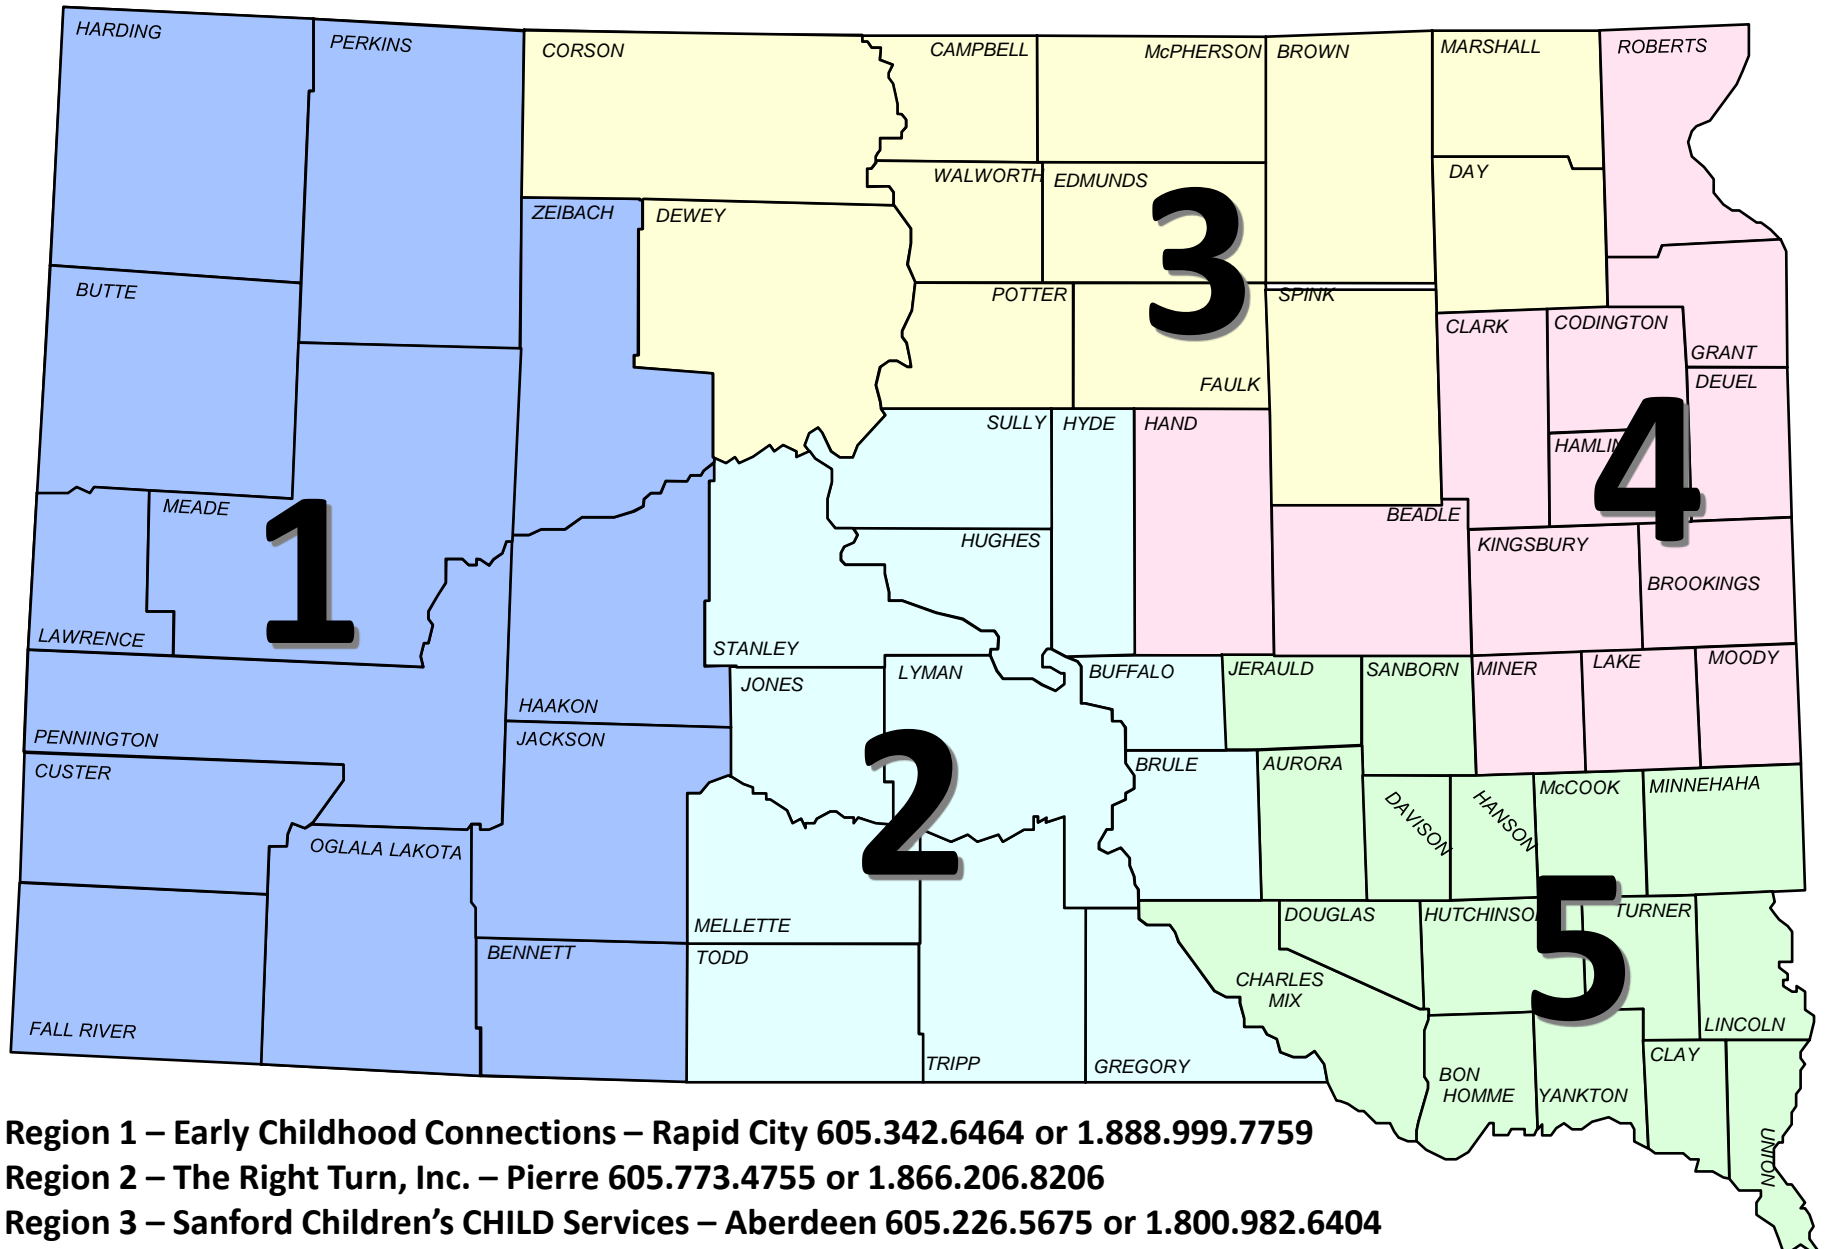

Regional Early Childhood Enrichment Offices

Region 1 – Early Childhood Connections – Rapid City 605.342.6464 or 1.888.999.7759

Region 2 – The Right Turn, Inc. – Pierre 605.773.4755 or 1.866.206.8206

Region 3 – Sanford Children’s CHILD Services – Aberdeen 605.226.5675 or 1.800.982.6404

Region 4 – Family Resource Network – Brookings 605.688.5730 or 1.800.354.8238

Region 5 – Sanford Children’s CHILD Services – Sioux Falls 605.312.8390 or 1.800.235.5923