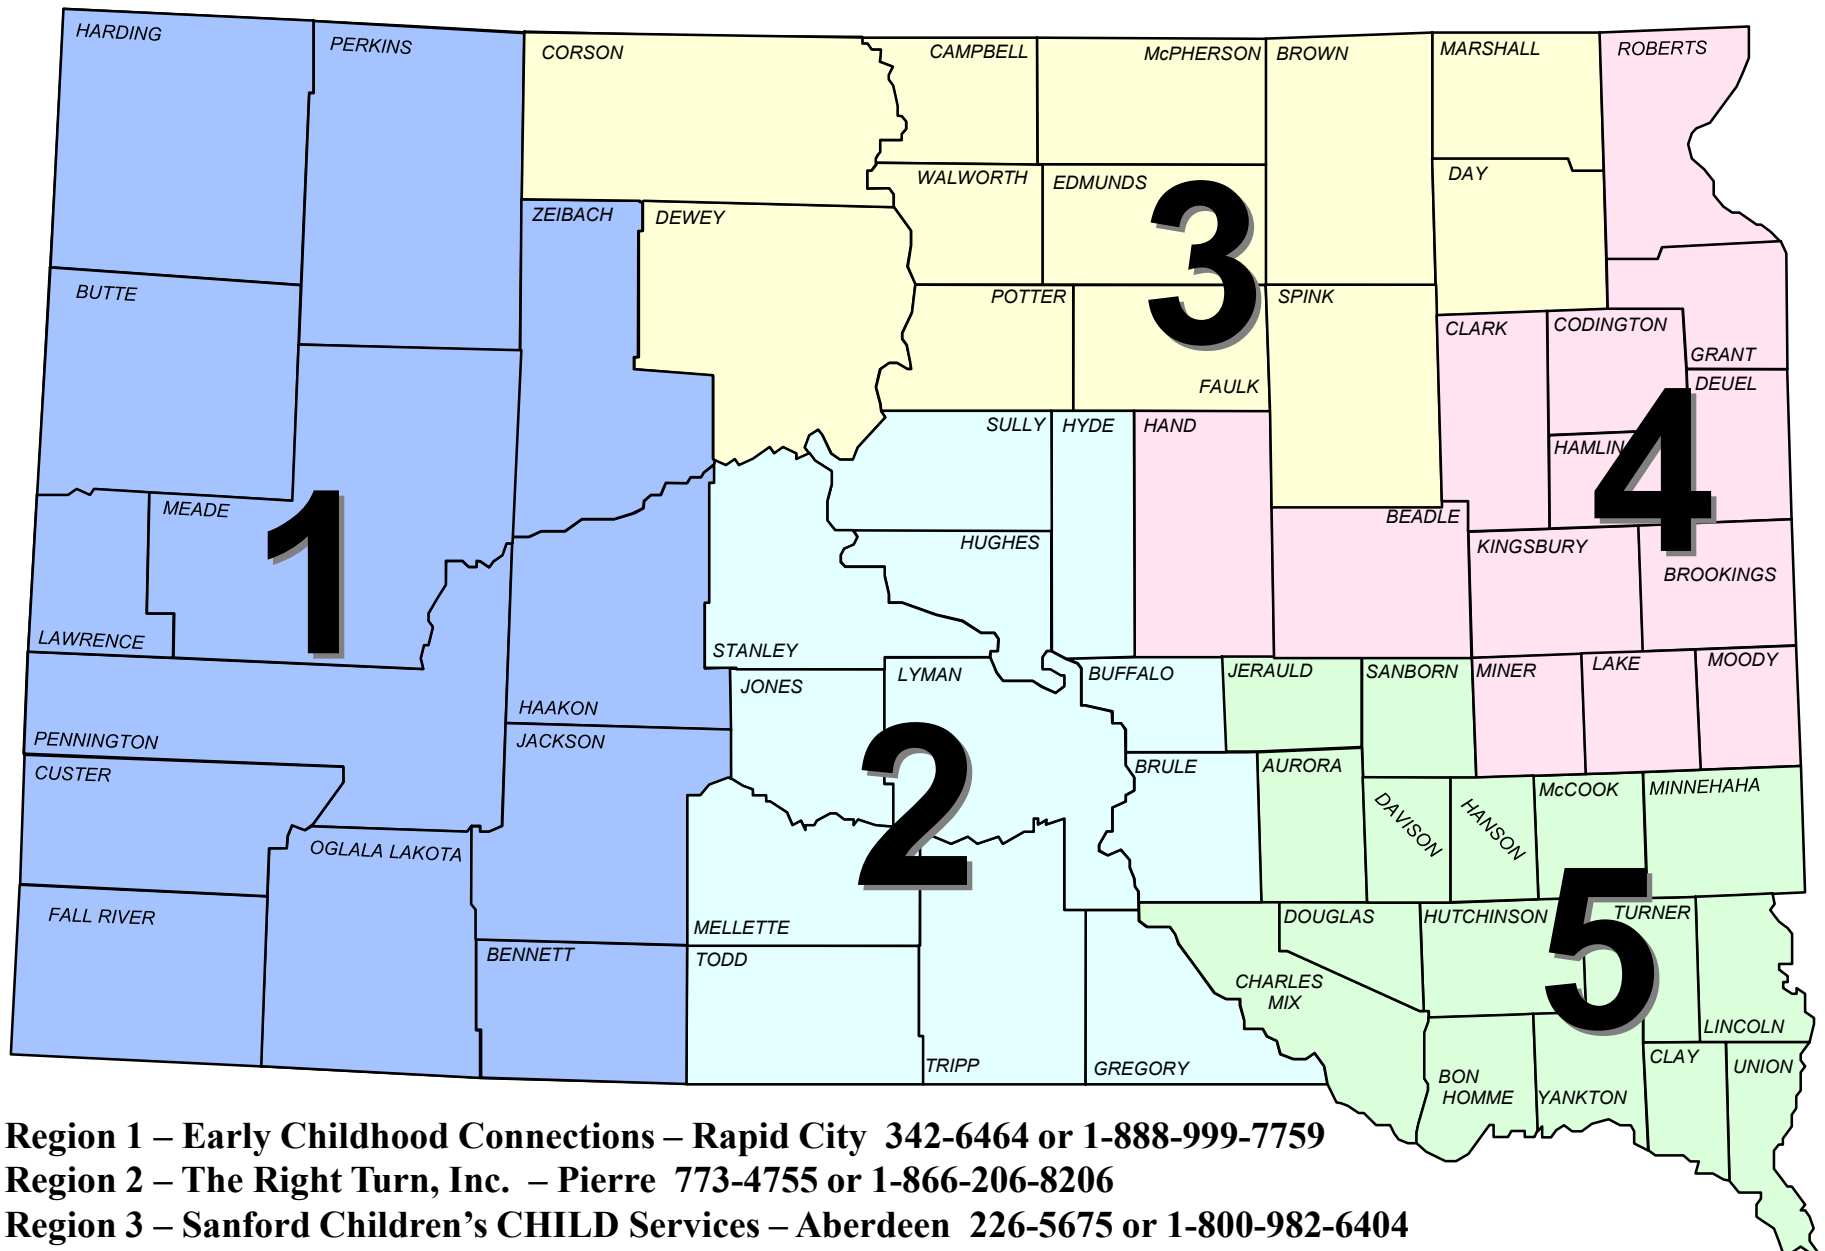

Regional Early Childhood Enrichment Offices

Region 1 – Early Childhood Connections – Rapid City 342-6464 or 1-888-999-7759

Region 2 – The Right Turn, Inc. – Pierre 773-4755 or 1-866-206-8206

Region 3 – Sanford Children’s CHILD Services – Aberdeen 226-5675 or 1-800-982-6404

Region 4 – Family Resource Network – Brookings 688-5730 or 1-800-354-8238

Region 5 – Sanford Children’s CHILD Services – Sioux Falls 312-8390 or 1-800-235-5923